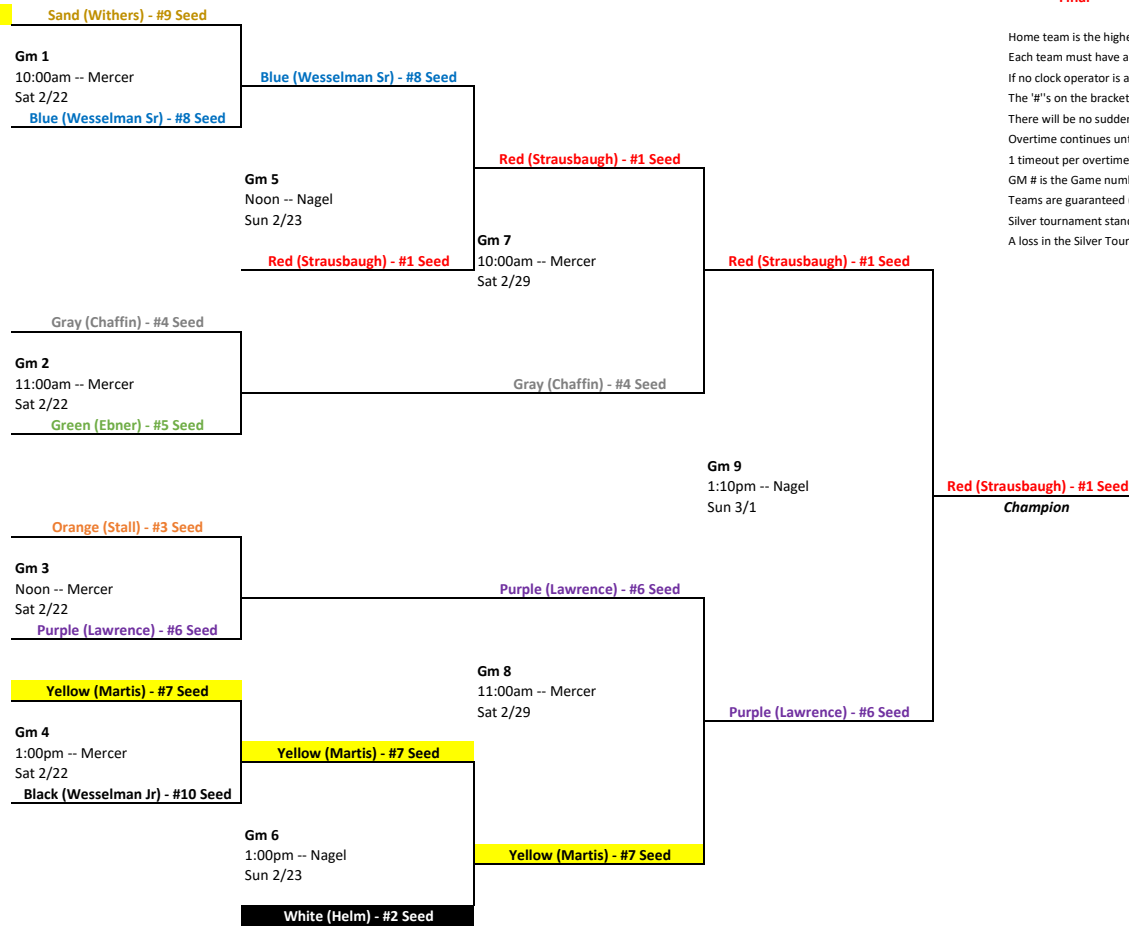

KBA 7/8 Grade - 2019-20 Year End Basketball Tournament - GOLD Bracket

3/1/20
Final

Home team is the higher seeded team
 Each team must have a scorekeeper Home team book is official
 If no clock operator is available visiting team does the clock/scoreboard
 The #'s on the bracket denote the Seed # Color to the right of the # identifies the team ID e.g. #1 Blue is #1 Seed Blue Team
 There will be no sudden death rule for overtime period, after the 1st round of the tournament
 Overtime continues until with have a winner
 1 timeout per overtime period No carryovers
 GM # is the Game number; Losing Team goes to SILVER Bracket with that GM #
 Teams are guaranteed (2) games
 Silver tournament stands for Loser of Game (Gm) # in the Gold Bracket
 A loss in the Silver Tourney ends your season